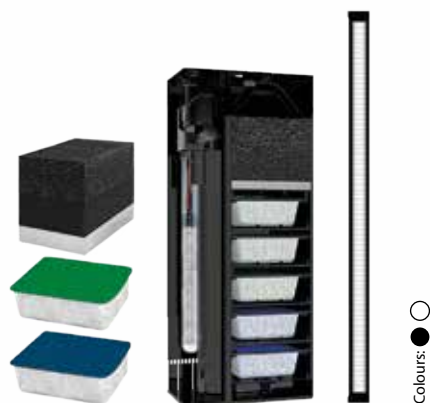

Equipment

- 1 Biological Filter **CFBIOXL** Ciano®;
- 1 **WATER CLEAR & PROTECTION** Size XL;
- 2 **WATER BIO-BACT** Size XL;
- 1 **WATER FOAM** Size XL;
- 1 **WATER FOAM COARSE** Size XL;
- 1 **WATER PAD** Size XL;
- 1 Lid;
- 1 **LED CLE80** Ciano® (23W - 24VDC);
- 1 Heater 150W;
- 1 Instruction guide;
- *Optional: LED CLE80 Ciano® (22W - 24VDC).*

Additional Information

- Aquarium dimensions (mm):
  L812 x W402 x H560
- Cabinet dimensions (mm):
  L812 x W402 x H818
- Set dimensions (mm):
  L812 x W402 x H1378

Colours: