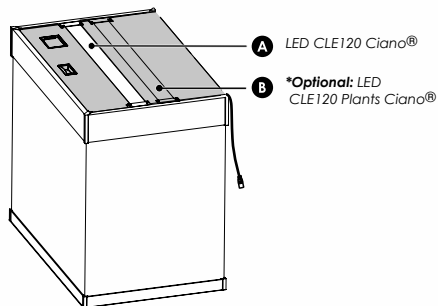

**AQUARIUM**

Colour: Black  
Litres: 239  
Code: AQM700117

**CABINET**

Colour: Black  
Code: TAB570033

**Additional Information**

- Aquarium dimensions (mm):  
L1212 x W402 x H610
- Cabinet dimensions (mm):  
L1212 x W402 x H818
- Set dimensions (mm):  
L1212 x W402 x H1428