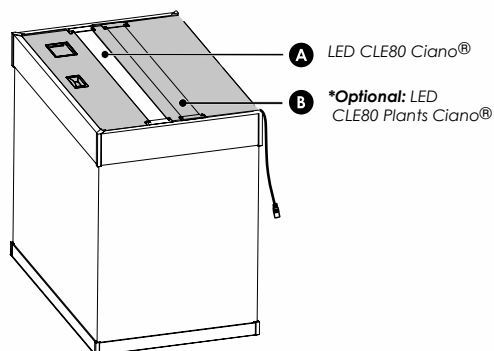

Equipment

- 1 Biological Filter **CFBIOXL** Ciano®;
- 1 **WATER CLEAR & PROTECTION** Size XL;
- 2 **WATER BIO-BACT** Size XL;
- 1 **WATER FOAM** Size XL;
- 1 **WATER FOAM COARSE** Size XL;
- 1 **WATER PAD** Size XL;
- 1 Lid;
- 1 **LED CLE80** Ciano® (23W - 24VDC);
- 1 Heater 150W;
- 1 Instruction guide;
- *Optional: LED CLE80 Ciano® (22W - 24VDC).*

Additional Information

- Aquarium dimensions (mm):
  L812 x W402 x H560
- Cabinet dimensions (mm):
  L812 x W402 x H818
- Set dimensions (mm):
  L812 x W402 x H1378

Colours: