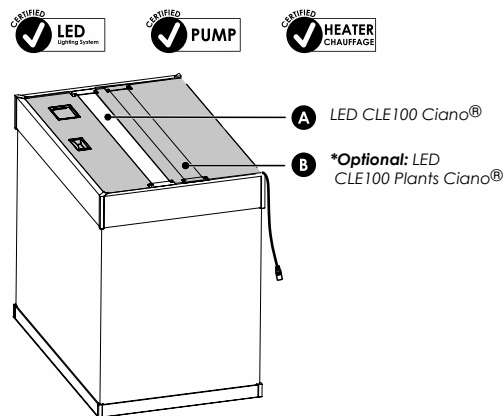

AQUARIUM

Colour: White
Litres: 201
Code: AQM700116

CABINET

Colour: White
Code: TAB570032