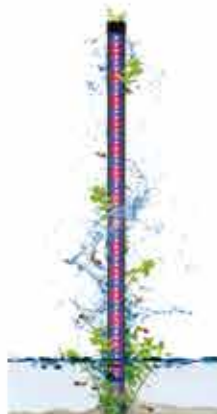

Colour: Black
Code: ECC580106