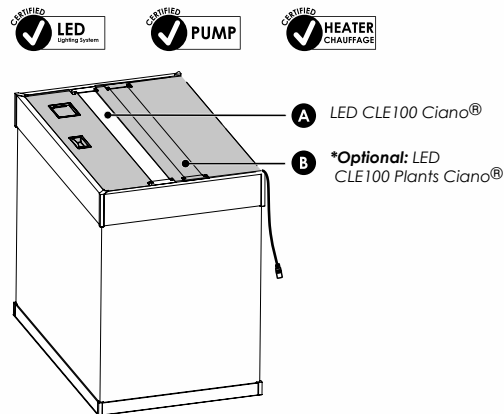

AQUARIUM
Colour: White
Litres: 20l
Code: AQM700116

CABINET
Colour: White
Code: TAB570032