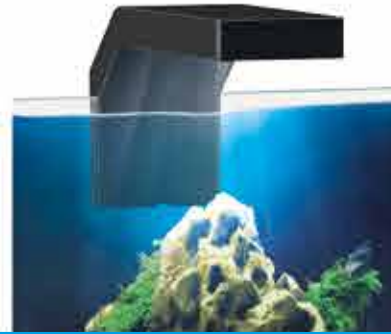

Equipment

- 1 LED CLA20 Universal Ciano®;
- 1 Converter.

Additional Information

- Input: 12VDC
- Power: 1,5W
- Temperature: 6300K
- Luminous flux: 135lm
- Protection: IP67