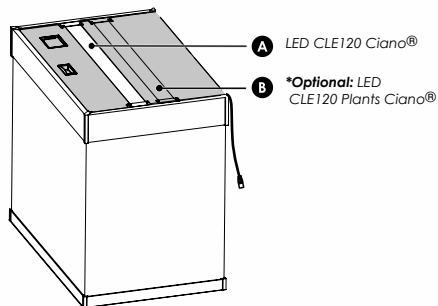

AQUARIUM

Colour: Black
Litres: 239
Code: AQM700117

CABINET

Colour: Black
Code: TAB570033

Additional Information

- Aquarium dimensions (mm):
L1212 x W402 x H610
- Cabinet dimensions (mm):
L1212 x W402 x H818
- Set dimensions (mm):
L1212 x W402 x H1428