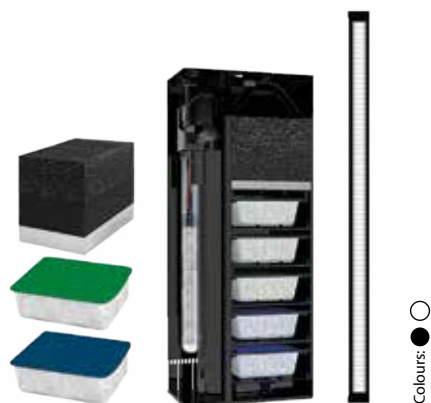

Equipment

- 1 Biological Filter **CFBIOXL** Ciano®;
- 1 **WATER CLEAR & PROTECTION** Size XL;
- 2 **WATER BIO-BACT** Size XL;
- 1 **WATER FOAM** Size XL;
- 1 **WATER FOAM COARSE** Size XL;
- 1 **WATER PAD** Size XL;
- 1 Lid;
- 1 **LED CLE80** Ciano® (23W - 24VDC);
- 1 Heater 150W;
- 1 Instruction guide;
- *Optional: LED CLE80 Ciano® (22W - 24VDC).*

Additional Information

- Aquarium dimensions (mm):
  L812 x W402 x H560
- Cabinet dimensions (mm):
  L812 x W402 x H818
- Set dimensions (mm):
  L812 x W402 x H1378

AQUARIUM
Colour: Black
Litres: 145
Code: AQM700113

CABINET
Colour: Black
Code: TAB570029