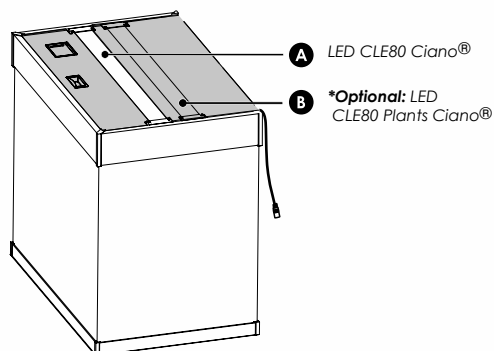

Equipment

- 1 Biological Filter **CFBIOXL** Ciano®;
- 1 **WATER CLEAR & PROTECTION** Size XL;
- 2 **WATER BIO-BACT** Size XL;
- 1 **WATER FOAM** Size XL;
- 1 **WATER FOAM COARSE** Size XL;
- 1 **WATER PAD** Size XL;
- 1 Lid;
- 1 **LED CLE80** Ciano® (23W - 24VDC);
- 1 Heater 150W;
- 1 Instruction guide;
- *Optional: LED CLE80 Ciano® (22W - 24VDC).*

Additional Information

- Aquarium dimensions (mm):
  L812 x W402 x H560
- Cabinet dimensions (mm):
  L812 x W402 x H818
- Set dimensions (mm):
  L812 x W402 x H1378

AQUARIUM
Colour: Black
Litres: 145
Code: AQM700113

CABINET
Colour: Black
Code: TAB570029