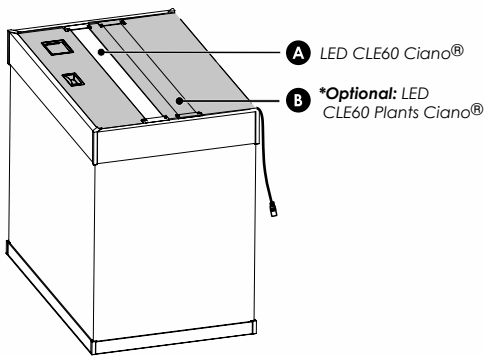

Equipment

- 1 Biological Filter **CFBIO XL Ciano®**;
- 1 **WATER CLEAR & PROTECTION** Size XL;
- 2 **WATER BIO-BACT** Size XL;
- 1 **WATER FOAM** Size XL;
- 1 **WATER FOAM COARSE** Size XL;
- 1 **WATER PAD** Size XL;
- 1 Lid;
- 1 **LED CLE60 Ciano®** (17W - 24VDC);
- 1 Heater 100W;
- 1 Instruction guide;
- ***Optional:** **LED CLE60 Plants Ciano®** (14W - 24VDC).

Additional Information

- Aquarium dimensions (mm): L612 x W402 x H560
- Cabinet dimensions (mm): L612 x W402 x H818
- Set dimensions (mm): L612 x W402 x H1378

AQUARIUM

Colour: Black
Litres: 108
Code: AQM700708

CABINET

Colour: Black
Code: TAB570027