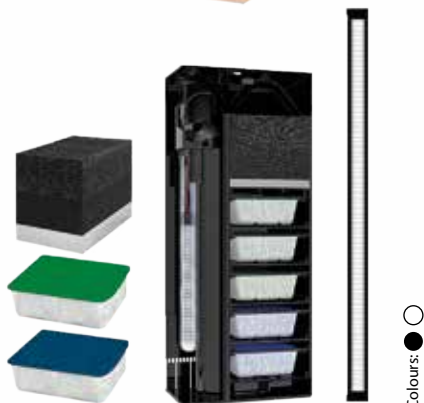

Equipment

- 1 Biological Filter **CFBIO XL Ciano®**;
- 1 **WATER CLEAR & PROTECTION** Size XL;
- 2 **WATER BIO-BACT** Size XL;
- 1 **WATER FOAM** Size XL;
- 1 **WATER FOAM COARSE** Size XL;
- 1 **WATER PAD** Size XL;
- 1 Lid;
- 1 **LED CLE60 Ciano®** (17W - 24VDC);
- 1 Heater 100W;
- 1 Instruction guide;
- ***Optional:** **LED CLE60 Plants Ciano®** (14W - 24VDC).

Additional Information

- Aquarium dimensions (mm): L612 x W402 x H560
- Cabinet dimensions (mm): L612 x W402 x H818
- Set dimensions (mm): L612 x W402 x H1378

AQUARIUM

Colour: Black
Litres: 108
Code: AQM700708

CABINET

Colour: Black
Code: TAB570027