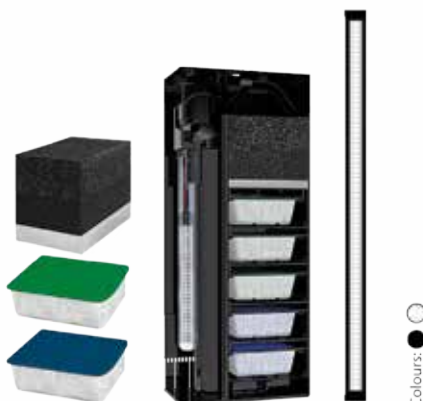

Equipment

- 1 Biological Filter **CFBIOXL Ciano**®;
- 1 **WATER CLEAR & PROTECTION** Size XL;
- 2 **WATER BIO-BACT** Size XL;
- 1 **WATER FOAM** Size XL;
- 1 **WATER FOAM COARSE** Size XL;
- 1 **WATER PAD** Size XL;
- 1 Lid;
- 1 LED **CLE80 Ciano**® (23W - 24VDC);
- 1 Heater 150W;
- 1 Instruction guide;
- ***Optional:** LED **CLE80 Plants Ciano**® (22W - 24VDC).

Additional Information

- Aquarium dimensions (mm):
  L812 x W402 x H560
- Cabinet dimensions (mm):
  L812 x W402 x H818
- Set dimensions (mm):
  L812 x W402 x H1378

AQUARIUM

Colour: Black
Litres: 145
Code: AQM700710

CABINET

Colour: Black
Code: TAB570029