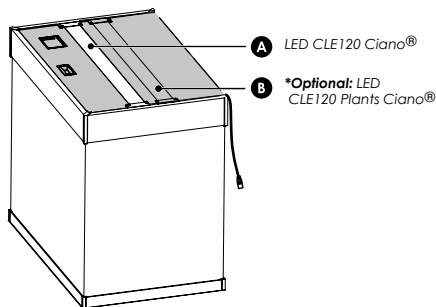

AQUARIUM

Colour: White
Litres: 239
Code: AQM700715

CABINET

Colour: White
Code: TAB570034