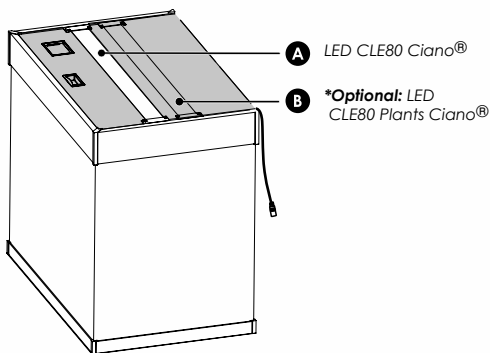

Equipment

- 1 Biological Filter **CFBIOXL Ciano**®;
- 1 **WATER CLEAR & PROTECTION** Size XL;
- 2 **WATER BIO-BACT** Size XL;
- 1 **WATER FOAM** Size XL;
- 1 **WATER FOAM COARSE** Size XL;
- 1 **WATER PAD** Size XL;
- 1 Lid;
- 1 LED **CLE80 Ciano**® (23W - 24VDC);
- 1 Heater 150W;
- 1 Instruction guide;
- ***Optional:** LED **CLE80 Plants Ciano**® (22W - 24VDC).

Additional Information

- Aquarium dimensions (mm):
  L812 x W402 x H560
- Cabinet dimensions (mm):
  L812 x W402 x H818
- Set dimensions (mm):
  L812 x W402 x H1378

AQUARIUM

Colour: Black
Litres: 145
Code: AQM700710

CABINET

Colour: Black
Code: TAB570029