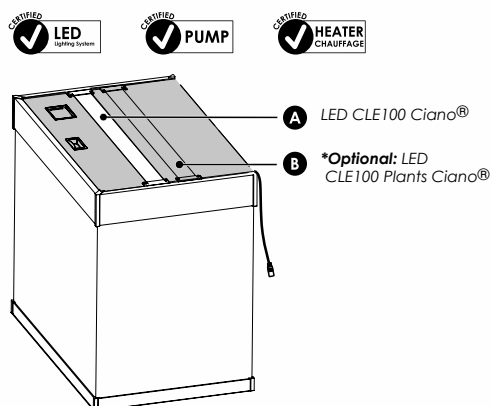

Equipment

- 1 Biological Filter **CFBIOXL Ciano®**;
- 1 **WATER CLEAR & PROTECTION** Size XL;
- 2 **WATER BIO-BACT** Size XL;
- 1 **WATER FOAM** Size XL;
- 1 **WATER FOAM COARSE** Size XL;
- 1 **WATER PAD** Size XL;
- 1 Lid;
- 1 **LED CLE100 Ciano®** (30W - 24VDC);
- 1 Heater 200W;
- 1 Instruction guide;
- ***Optional: LED CLE100 Plants Ciano®** (27W - 24VDC).

Additional Information

- Aquarium dimensions (mm):
  L1024 x W402 x H610
- Cabinet dimensions (mm):
  L1024 x W402 x H818
- Set dimensions (mm):
  L1024 x W402 x H1428

AQUARIUM

Colour: Black
Litres: 201
Code: AQM700712

CABINET

Colour: Black
Code: TAB570031